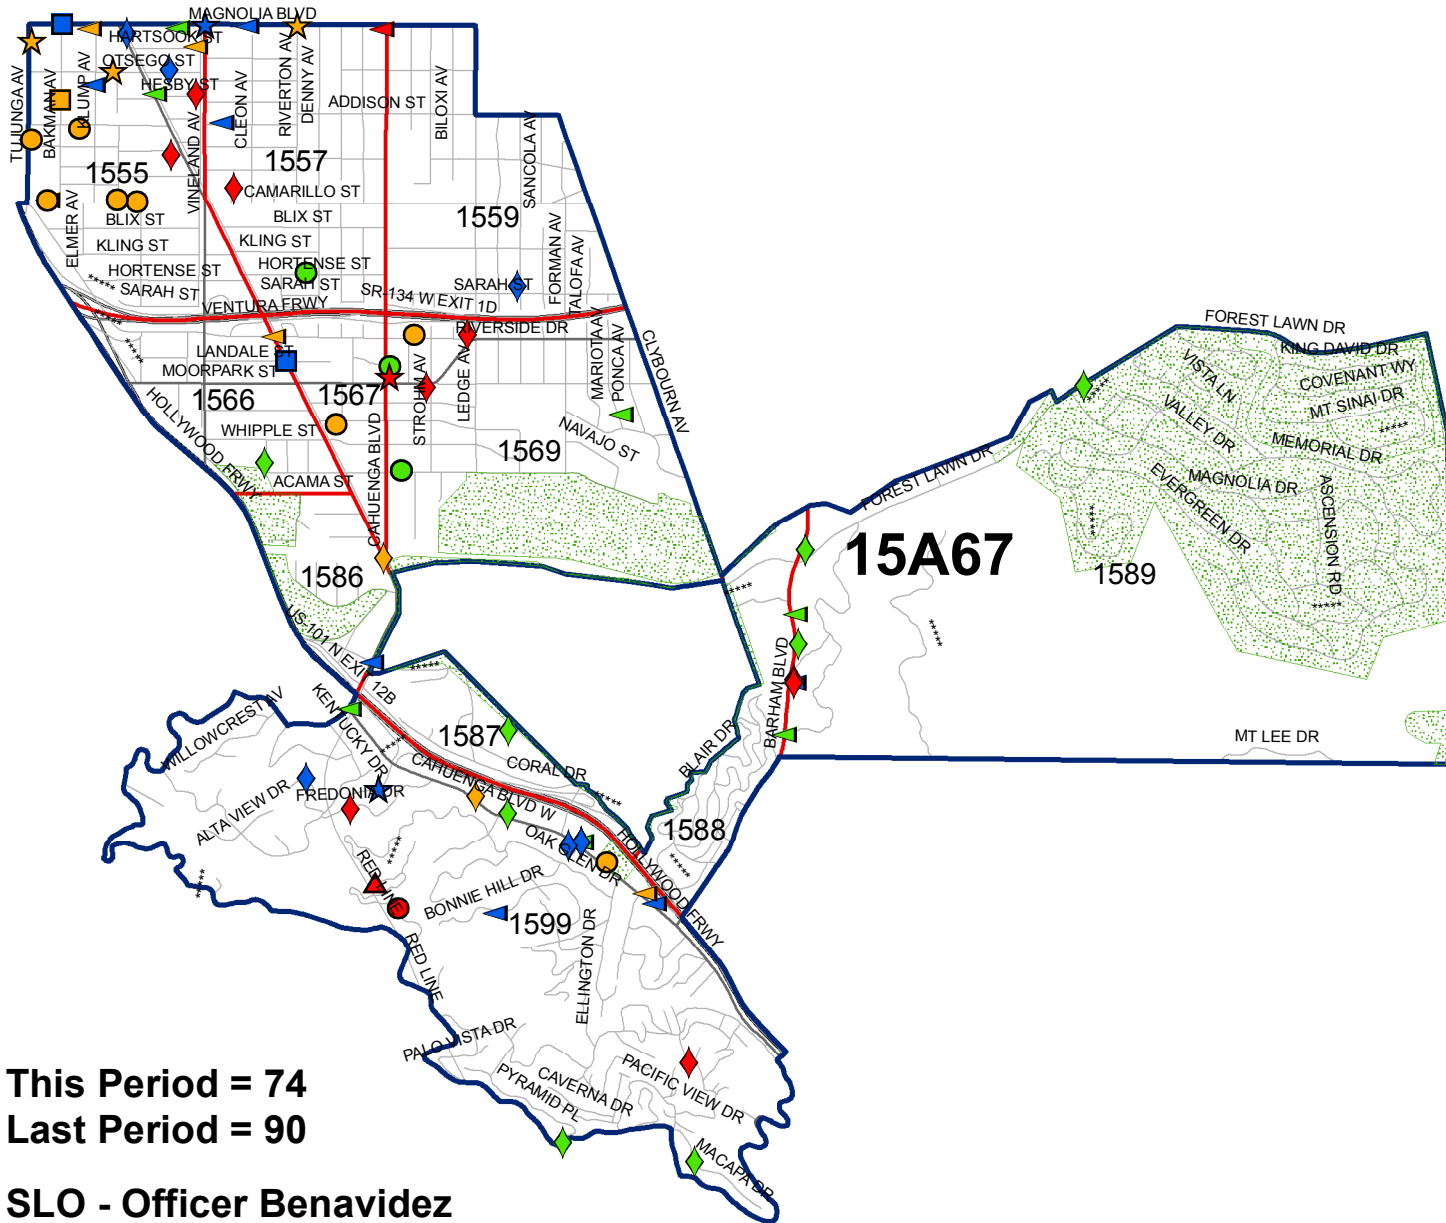

North Hollywood Area Basic Car 15A67 - Part I Crimes (October 1st to October 31st, 2009)

Legend

Crime Data (74)

- AGG AM2 (1)
- AGG PM2 (2)
- ◆ BTFV AM1 (9)
- ◆ BTFV AM2 (3)
- ◆ BTFV PM1 (9)
- ◆ BTFV PM2 (9)
- BURG AM1 (1)
- BURG AM2 (8)
- BURG PM1 (3)
- BURG PM2 (1)
- ★ GTA AM1 (1)
- ★ GTA AM2 (3)
- ★ GTA PM2 (2)
- ▲ ROBB AM1 (1)
- ▲ THEFT AM1 (1)
- ▲ THEFT AM2 (5)
- ▲ THEFT PM1 (8)
- ▲ THEFT PM2 (7)

This Period = 74
Last Period = 90

SLO - Officer Benavidez

Watch 2 = AM2/PM1 = 0600 to 1759 Watch 3 = PM2/AM1 = 1800 to 0559
 AM1 = 0000 to 0559 AM2 = 0600 to 1159 PM1 = 1200 to 1759 PM2 = 1800 to 2359