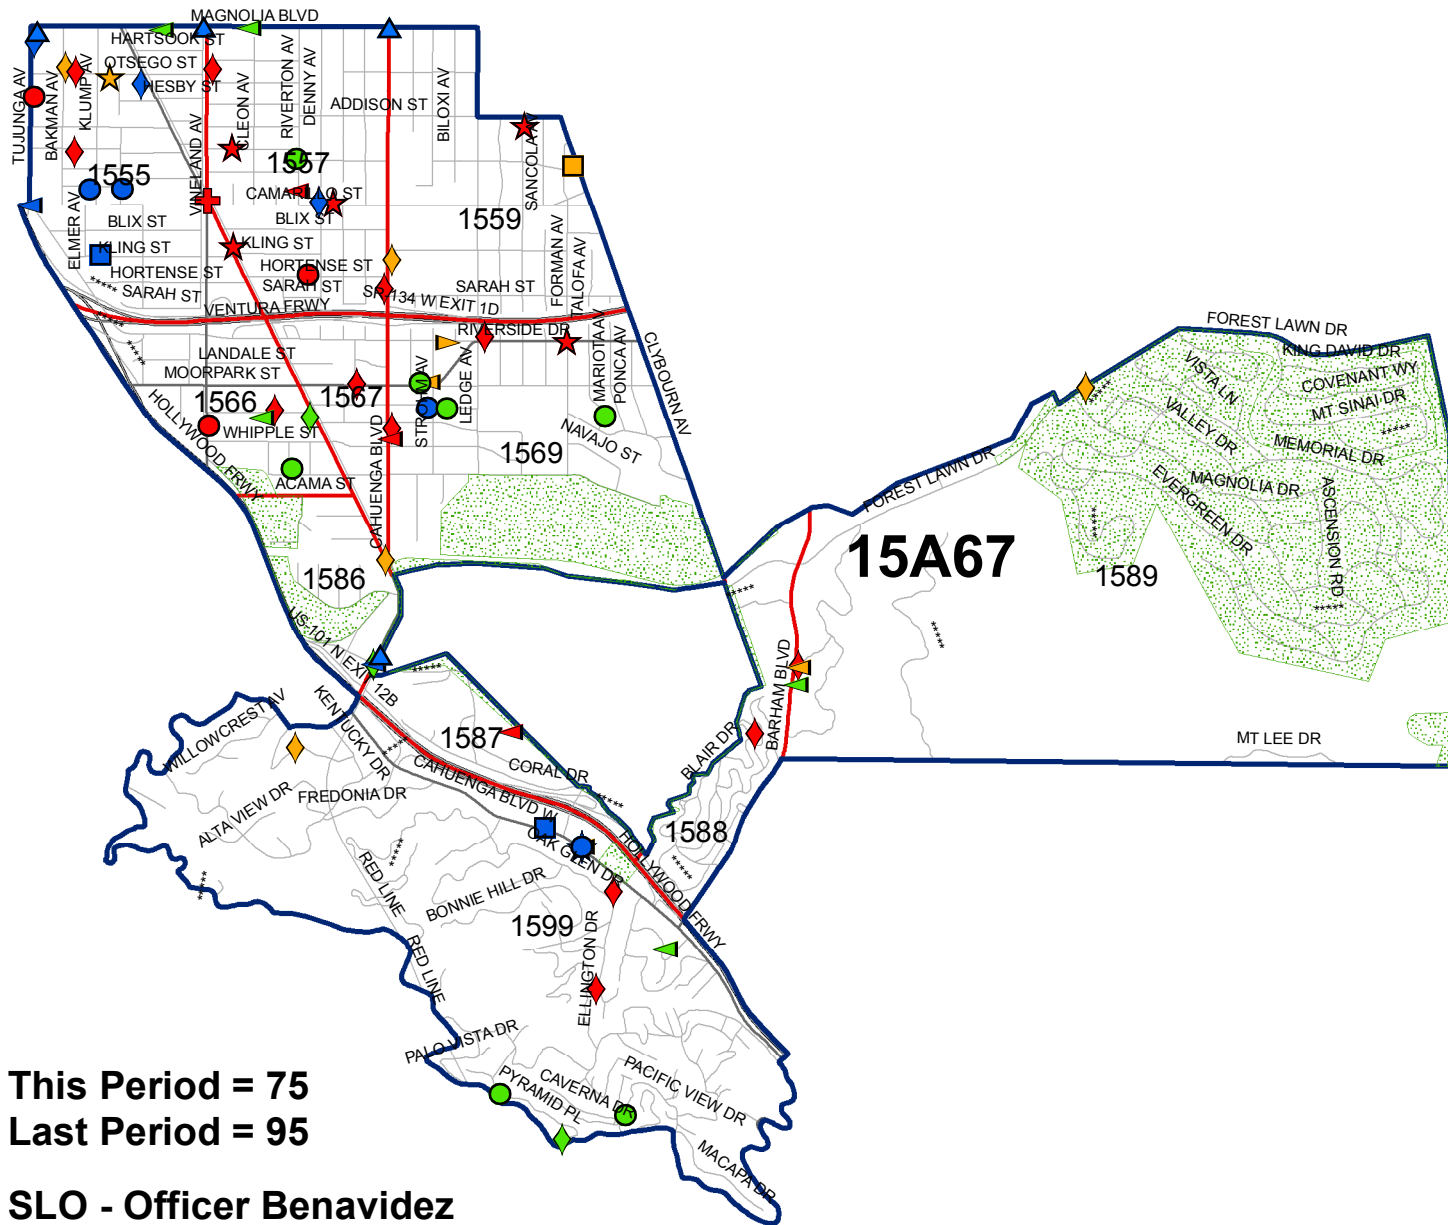

North Hollywood Area Basic Car 15A67 - Part I Crimes (January 1st to January 31st, 2010)

Legend	
Crime Data (75)	
Orange square	AGG AM2 (1)
Blue square	AGG PM2 (2)
Red diamond	BTFV AM1 (15)
Yellow diamond	BTFV AM2 (6)
Green diamond	BTFV PM1 (4)
Blue diamond	BTFV PM2 (7)
Red circle	BURG AM1 (3)
Green circle	BURG PM1 (7)
Blue circle	BURG PM2 (4)
Red star	GTA AM1 (5)
Yellow star	GTA AM2 (1)
Blue star	GTA PM2 (1)
Yellow triangle	GTP AM2 (1)
Red cross	RAPE AM1 (1)
Blue triangle	ROBB PM2 (4)
Red triangle	THEFT AM1 (3)
Yellow triangle	THEFT AM2 (3)
Green triangle	THEFT PM1 (5)
Blue triangle	THEFT PM2 (2)

This Period = 75
Last Period = 95

SLO - Officer Benavidez

Watch 2 = AM2/PM1 = 0600 to 1759 Watch 3 = PM2/AM1 = 1800 to 0559
 AM1 = 0000 to 0559 AM2 = 0600 to 1159 PM1 = 1200 to 1759 PM2 = 1800 to 2359